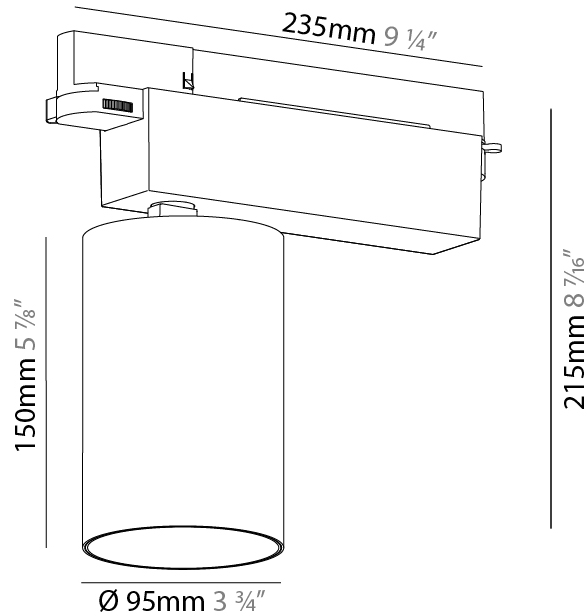

GENERAL

Series: Centriq
Subseries: Centriq 95
Brand: Prolicht
Division: Architectural
Mounting Type: Track
Mounting Location: Ceiling
Subcategory: Spots

PHYSICAL

Shape: Cylinder
Diameter (mm): 95
Diameter (in): 3 3/4
Length (mm): 235
Length (in): 9 1/4
Height (mm): 150
Height (in): 5 7/8
Light Distribution: Adjustable / Direct
Weight (kg): 1.4
Weight (lbs): 3.08
Fixture Finish: SSR / BKV / CWI / CRY / HAB / UFT / ITA / RUA / FTG / MYG / LOD / PUS / FRO / FUP / KIA / POP / BLS / SPG / MEY / GOH / GUM / CHC / COM / ABZ / JAG / OBR / MOS / ROR
Fixture Material: Aluminum

ELECTRICAL

Lamp Type: LED (Zhaga Standard)
Input Wattage (W): 12 / 15
Total Output Wattage (W): 10.8 / 13.5
Dimming: Tri-Mode (Non-Dimming and Phase Dimming (120Vac only) and 0-10V Dimming)
Driver Included: Yes
Driver Location: Integrated
Driver Type: Constant Current - Universal
Driver Class: Class 2
Input Voltage (V): 120 - 277
Constant Current (MA): 350

LED

Number of LEDs: 1
Color Temperature (°K): 2700 / 3000 / 3500 / 4000
Max. Delivered Lumen (lm): 830 / 930 / 1009 / 1030
Nominal Lumen (lm): 960 / 1070 / 1157 / 1180
CRI: >90 CRI
Lamp Life (hrs): 50000
Upon Request: Special Color Temperature Special Led

OPTICAL

Beam Angle: 8
Adjustability: Rotational 340°; Tilt 90°
Upon Request: Special Beam Angles

RATINGS AND CERTIFICATIONS

Certified By: Certified for North American Standards
IP rating: IP20