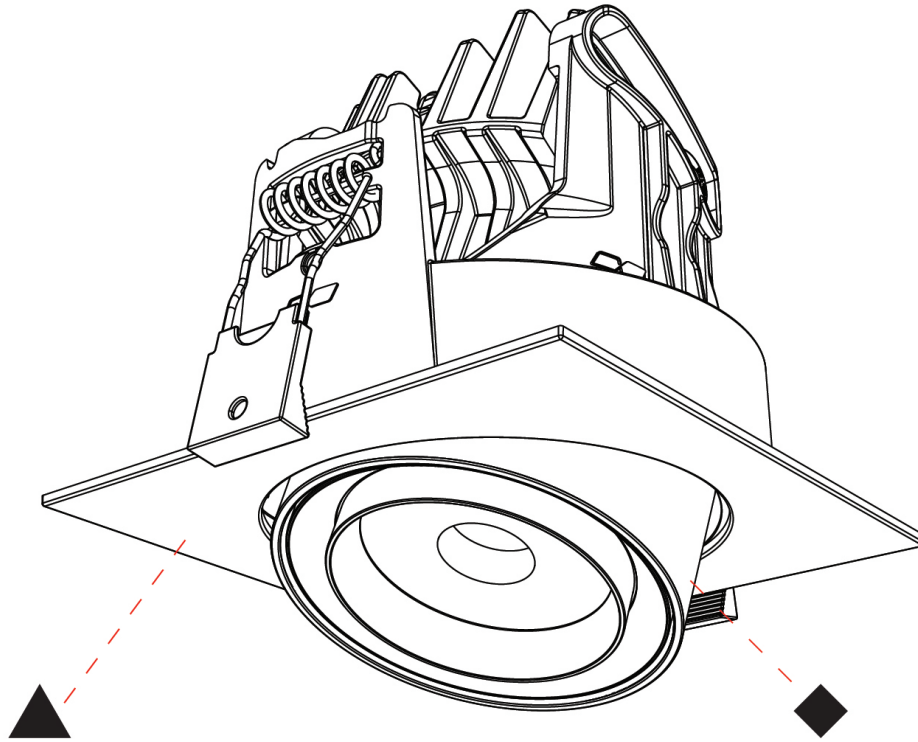

CENTRIQ SQUARE FLEX ADJUSTABLE RECESSED

A35986-

PROJECT	_____
TYPE	_____
SPECIFIER	_____
QUANTITY	_____
DATE	_____