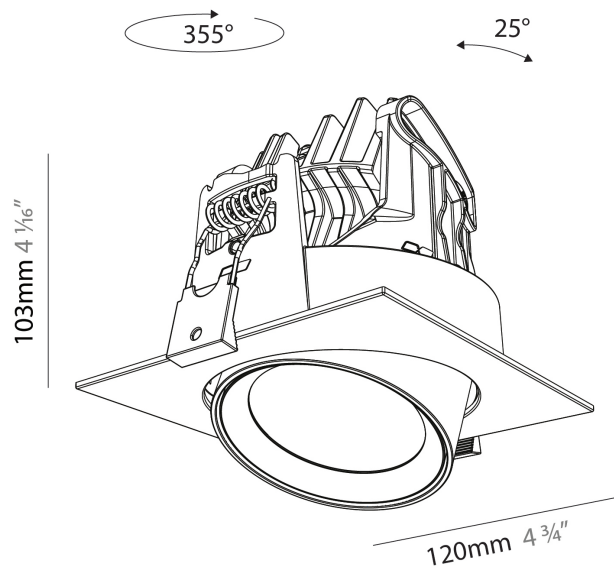

PHYSICAL

Shape: Cylinder
Diameter (mm): 120
Diameter (in): 4 3/4
Length (mm): 120
Length (in): 4 3/4
Height (mm): 105
Height (in): 4 1/8
Min. Recessing Depth (mm): 120
Min. Recessing Depth (in): 4 3/4
Light Distribution: Adjustable / Direct
Weight (kg): 0.665
Diffuser: Lens Pack - No Lens / Opal / Linear Spread Lens / Honeycomb / Spread Lens
Fixture Finish: SSR / BKV / CWI / CRY / HAB / UFT / ITA / RUA / FTG / MYG / LOD / PUS / FRO / FUP / KIA / POP / BLS / SPG / MEY / GOH / GUM / CHC / COM / ABZ / JAG / OBR / MOS / ROR
Fixture Material: Aluminum
Cut-out Measurements: Dia. 112mm / 4 7/16"

ELECTRICAL

Lamp Type: LED (Zhaga Standard)
Input Wattage (W): 20.5
Total Output Wattage (W): 18.1
Dimming: Tri-Mode (Non-Dimming and Phase Dimming (120Vac only) and 0-10V Dimming)
Driver Included: Yes
Driver Location: Recessed Housing
Driver Type: Constant Current - Universal
Driver Class: Class 2
Input Voltage (V): 120 - 277
Constant Current (MA): 500

LED

Color Temperature (°K): 2700 / 3000 / 3500 / 4000
Max. Delivered Lumen (lm): 1432 / 1542 / 1432 / 1636
Nominal Lumen (lm): 1668 / 1797 / 1668 / 1907
CRI: >90 CRI
Lamp Life (hrs): 50000

OPTICAL

Reflector: 10
Adjustability: Rotational 350° / Tilt 25°

RATINGS AND CERTIFICATIONS

Certified By: CSA Certified to UL and CSA Standards
IP rating: IP20