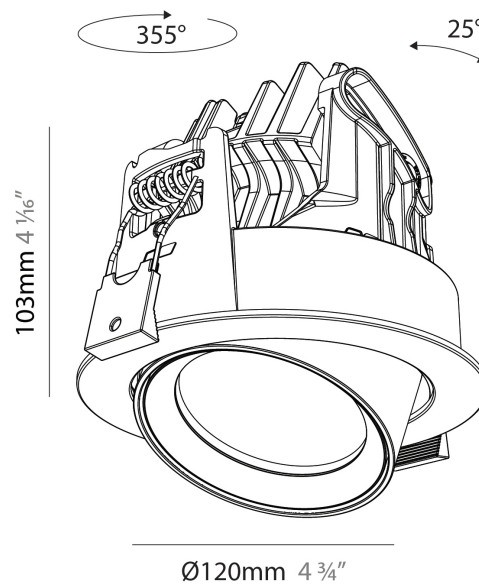

GENERAL

Series: Centriq
Subseries: Centriq Round Adjustable
Brand: Prolicht
Division: Architectural
Mounting Type: Recessed
Mounting Location: Ceiling
Subcategory: Spots

PHYSICAL

Shape: Cylinder
Diameter (mm): 120
Diameter (in): 4 ¾
Height (mm): 105
Height (in): 4 ⅛
Min. Recessing Depth (mm): 120
Min. Recessing Depth (in): 4 ¾
Light Distribution: Adjustable / Direct
Weight (kg): 0.649
Diffuser: Lens Pack - No Lens / Opal / Linear Spread Lens / Honeycomb / Spread Lens
Fixture Finish: SSR / BKV / CWI / CRY / HAB / UFT / ITA / RUA / FTG / MYG / LOD / PUS / FRO / FUP / KIA / POP / BLS / SPG / MEY / GOH / GUM / CHC / COM / ABZ / JAG / OBR / MOS / ROR
Fixture Material: Aluminum
Cut-out Measurements: Dia. 112mm / 4 7/16"

ELECTRICAL

Lamp Type: LED (Zhaga Standard)
Input Wattage (W): 27.3
Total Output Wattage (W): 24.5
Dimming: Tri-Mode (Non-Dimming and Phase Dimming (120Vac only) and 0-10V Dimming)
Driver Included: Yes
Driver Location: Recessed Housing
Driver Type: Constant Current - Universal
Driver Class: Class 2
Input Voltage (V): 120 - 277
Constant Current (MA): 700

LED

Color Temperature (*K): 2700 / 3000 / 3500 / 4000
Max. Delivered Lumen (lm): 2348 / 2444 / 2549 / 2669
Nominal Lumen (lm): 2788 / 2903 / 3027 / 3170
CRI: >90 CRI
Lamp Life (hrs): 50000

OPTICAL

Reflector°: 20 / 32 / 54
Adjustability: Rotational 350°; Tilt 90°

RATINGS AND CERTIFICATIONS

Certified By: Certified for North American Standards
IP rating: IP20