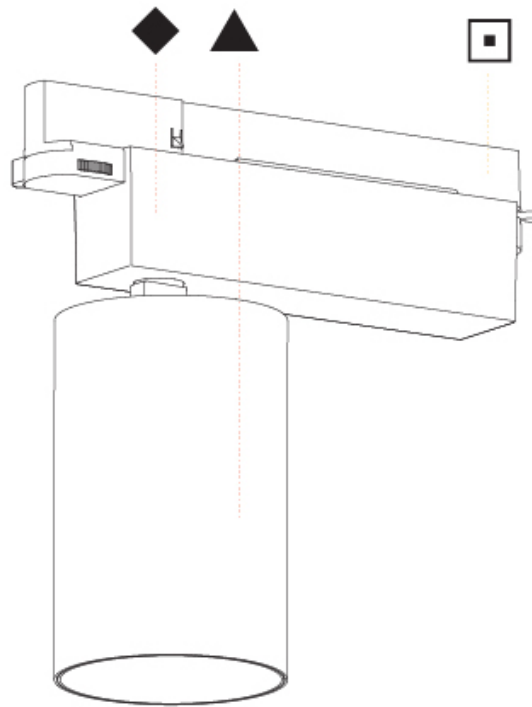

CENTRIQ 95 TRACK

A3T013-

PROJECT _____

TYPE _____

SPECIFIER _____

QUANTITY _____

DATE _____

A