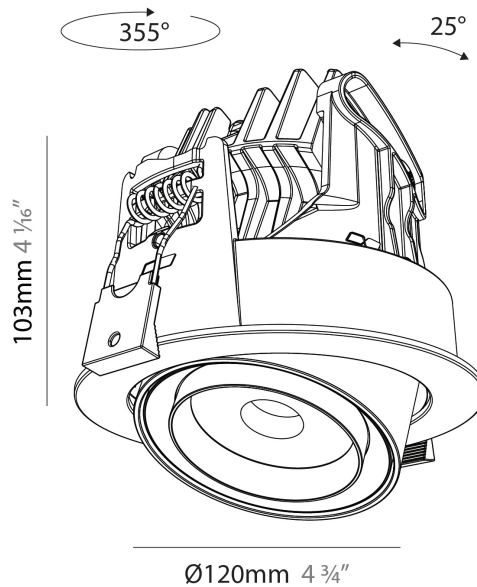

GENERAL

Series: Centriq
Subseries: Centriq Round Flex Adjustable
Brand: Prolicht
Division: Architectural
Mounting Type: Recessed
Mounting Location: Ceiling
Subcategory: Spots

PHYSICAL

Shape: Cylinder
Diameter (mm): 120
Diameter (in): 4 ¾
Height (mm): 105
Height (in): 4 1/8
Min. Recessing Depth (mm): 120
Min. Recessing Depth (in): 4 ¾
Light Distribution: Adjustable / Direct
Weight (kg): 0.666
Fixture Finish: SSR / BKV / CWI / CRY / HAB / UFT / ITA / RUA / FTG / MYG / LOD / PUS / FRO / FUP / KIA / POP / BLS / SPG / MEY / GOH / GUM / CHC / COM / ABZ / JAG / OBR / MOS / ROR
Fixture Material: Aluminum
Cut-out Measurements: Dia. 112mm / 4 7/16"

ELECTRICAL

Lamp Type: LED (Zhaga Standard)
Input Wattage (W): 20.5
Total Output Wattage (W): 18.1
Dimming: Tri-Mode (Non-Dimming and Phase Dimming (120Vac only) and 0-10V Dimming)
Driver Included: Yes
Driver Location: Recessed Housing
Driver Type: Constant Current - Universal
Driver Class: Class 2
Housing: ENCP 3
Input Voltage (V): 120 - 277
Constant Current (MA): 500

LED

Color Temperature (°K): 2700 / 3000 / 3500 / 4000
Max. Delivered Lumen (lm): 1201 / 1294 / 1346 / 1373
Nominal Lumen (lm): 1668 / 1797 / 1869 / 1907
CRI: >90 CRI
Lamp Life (hrs): 50000

OPTICAL

Beam Angle: 18 - 46
Adjustability: Rotational 350° / Tilt 25°

RATINGS AND CERTIFICATIONS

Certified By: CSA Certified to UL and CSA Standards
IP rating: IP20