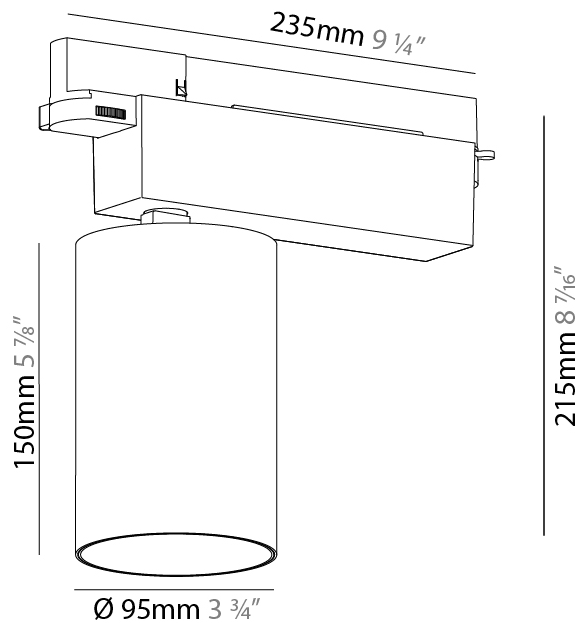

GENERAL

Series: Centriq
Subseries: Centriq 95
Brand: Prolicht
Division: Architectural
Mounting Type: Track
Mounting Location: Ceiling
Subcategory: Spots

PHYSICAL

Shape: Cylinder
Diameter (mm): 95
Diameter (in): 3 3/4
Length (mm): 235
Length (in): 9 1/4
Height (mm): 150
Height (in): 5 7/8
Light Distribution: Adjustable / Direct
Weight (kg): 1.495
Weight (lbs): 3.3
Fixture Finish: SSR / BKV / CWI / CRY / HAB / UFT / ITA / RUA / FTG / MYG / LOD / PUS / FRO / FUP / KIA / POP / BLS / SPG / MEY / GOH / GUM / CHC / COM / ABZ / JAG / OBR / MOS / ROR
Fixture Material: Aluminum

ELECTRICAL

Lamp Type: LED (Zhaga Standard)
Input Wattage (W): 26
Total Output Wattage (W): 23.6
Dimming: Tri-Mode (Non-Dimming and Phase Dimming (120Vac only) and 0-10V Dimming)
Driver Included: Yes
Driver Location: Integrated
Driver Type: Constant Current - Universal
Driver Class: Class 2
Input Voltage (V): 120 - 277
Constant Current (MA): 700

LED

Number of LEDs: 1
Color Temperature (°K): 2700 / 3000 / 3500 / 4000
Max. Delivered Lumen (lm): 2148 / 2289 / 2357 / 2405
Nominal Lumen (lm): 3113 / 3317 / 3416 / 3486
CRI: >90 CRI
Lamp Life (hrs): 50000
Upon Request: Special Color Temperature Special Led

OPTICAL

Reflector: 18 / 26 / 40
Adjustability: Rotational 340°; Tilt 90°
Upon Request: Special Beam Angles

RATINGS AND CERTIFICATIONS

Certified By: Certified for North American Standards
IP rating: IP20